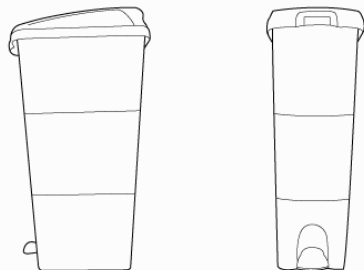

Lady Sanitary Bin

Model No: SB18

Features:

- Specially designed to eliminate malodours, ensuring a hygienic environment
- Slim, stylish and free-standing design for easy fit in any toilet cubicles
- Close fitting cover for ease of servicing
- Pedal allows hand-free usage and discreet disposal of sanitary refuse

Specifications:

Model No.	: SB-18
Material	: Polypropylene
Colour(s)	: Blue
Dimension	: 190mm (L) x 332mm (W) x 600mm (H)

Packaging:

Units per Carton	: 5 units per bundle (Bin Body) 15 sets (Bin Parts)
Carton Weight	: 7.3 Kg (Bin Body) / 8.9 Kg (Bin Parts)
Carton Size	: 787mm (L) x 356mm (W) x 299mm (H) (Bin Parts)