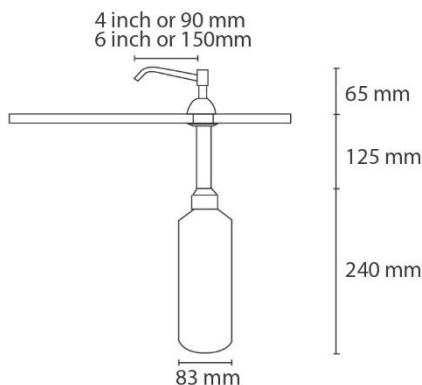

Liquid Soap Dispenser

Model No: A-628

NuFeel Hand Soap

Features:

- Basin mount top fill dispenser
- Push dispensing system
- Stainless steel material, made for lasting durability

Specifications:

Model No.	: A-628 (4" or 6" spout)
Capacity	: 900ml
Material	: Stainless steel spout and piston with chrome plated brass cover and PE soap container
Colour(s)	: Chrome with translucent white container
Dosage	: Approx. 1.5ml per dispense
Countertop Cut out	: 23mm (1") diameter
Bottle Dimension	: 83mm (D) x 240mm (H)
Shank Dimension	: 125mm (H)
Pack size	: 6 units per carton

Specifications:

Content	: 5 litres
Pack size	: 4 bottles per carton
Carton size	: 400mm (L) x 255 mm (W) x 310 mm (H)

Email:sales@duprex.com

Duprex Singapore Pte Ltd

Website: www.duprex.com